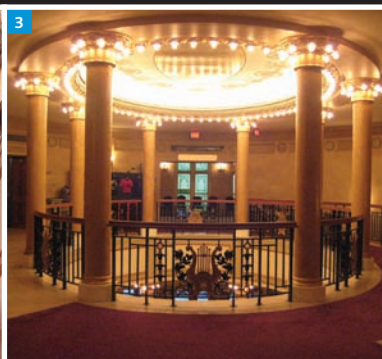

## 1 FULL LOBBY

Perfect for larger events, two levels combine into one grand rotunda filled with magnificent columns and historic ambiance. Elements from the original LYRIC and APOLLO THEATRES were used as inspiration throughout the space, from the romantic Edison style lighting to the grand sweeping staircase.

## 3 DRESS CIRCLE LOBBY

The quaint upper level is well suited for more intimate events, featuring a circular walkway overlooking the orchestra mosaic.

- \* 1,740 square feet
- \* Accommodates 250 people standing or 100 seated
- \* Adjoins historic Cupid-themed stained glass alcove
- \* Zeus medallion focal point
- \* Cast iron railings with original lyre motif
- \* Mahogany central bar
- \* Private restrooms

- \* 1,500 square feet
- \* Accommodates 85 people standing or 40 seated
- \* Historic elements include crystal chandeliers, mirrored walls, checkered marble floor, and original tin ceiling.
- \* Private entrance to theatre auditorium
- \* Exclusive entrance from 42nd Street
- \* Private restroom

## 2 ORCHESTRA LOBBY

The main level of the Foxwoods Theatre is an opulent display of early twentieth century architecture combined with all the modern necessities of an effective event space.

- \* 3,500 square feet
- \* Accommodates 500 people standing or 200 seated
- \* Grand limestone staircase
- \* Italian marble mosaic floors, featuring a Comedy & Tragedy motif
- \* Mahogany central bar
- \* Two mobile satellite bars
- \* 50" Flat screen television with DVD player available in full view