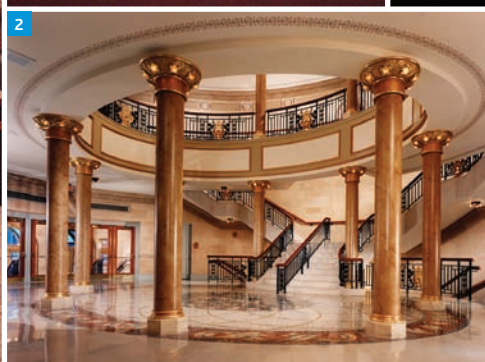

3 DRESS CIRCLE LOBBY

The quaint upper level is well suited for more intimate events, featuring a circular walkway overlooking the orchestra mosaic.

- 1,740 square feet
- Accommodates 250 people standing or 100 seated
- Adjoins historic Cupid-themed stained glass alcove
- Zeus medallion focal point
- Cast iron railings with original lyre motif
- Mahogany central bar
- Private restrooms