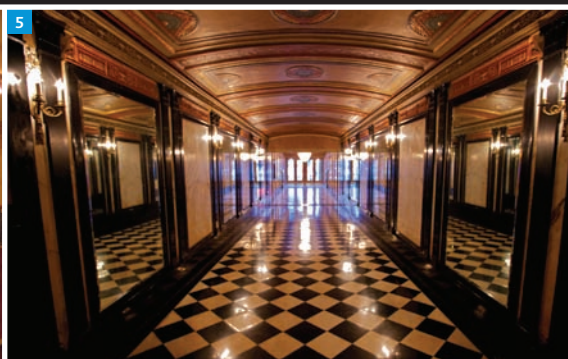

## 1 FULL LOBBY

Perfect for larger events, two levels combine into one grand rotunda filled with magnificent columns and historic ambiance. Elements from the original LYRIC and APOLLO THEATRES were used as inspiration throughout the space, from the romantic Edison style lighting to the grand sweeping staircase.

## 3 DRESS CIRCLE LOBBY

The quaint upper level is well suited for more intimate events, featuring a circular walkway overlooking the orchestra mosaic.

- \* 1,740 square feet
- \* Accommodates 250 people standing or 100 seated
- \* Adjoins historic Cupid-themed stained glass alcove
- \* Zeus medallion focal point
- \* Cast iron railings with original lyre motif
- \* Mahogany central bar
- \* Private restrooms

## 5 APOLLO LINK

This long, elegant salon is tucked away from the busier areas of the theatre. It is a sophisticated space which features its own private entrance from 42nd Street, as well as into the auditorium. It served as the original entrance to the APOLLO THEATRE when it opened in 1910.